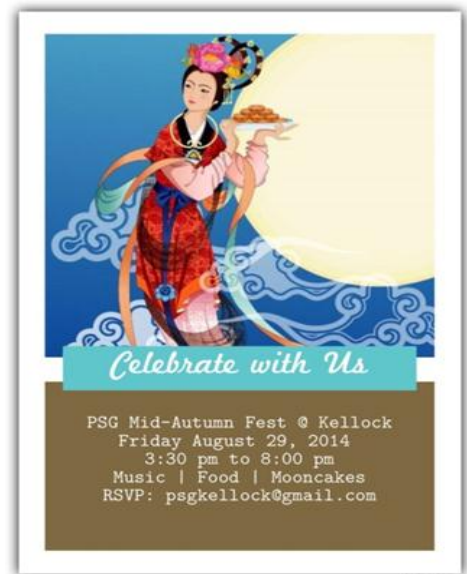

The Parent Support Group is happy to be included in this edition of Kellock Connects! Our PSG parent volunteers have been busy organising many activities throughout the year and we hope that through Kellock Connects, you will be well informed of our upcoming events. To have a glimpse of what we have been up to for the past terms, do explore our newsletters uploaded on Kellock's website. For Term 3, here is what we have in store for you:

PSG Mid-Autumn Festival @ Kellock

~ 29 August 2014 ~

Mooncake Making Workshop 3.30pm – 5.30pm

Appreciating Mid-Autumn Celebrations 6.00pm onwards

Our Mid-Autumn Festival family event at CHIJ Kellock has proved itself to be ever popular once again! Places for our mooncake making workshop have been snapped up within days. Thank you all who have supported this event! Successful participants will receive a confirmation email from us.

If you have missed the opportunity to join the workshop, fret not; the committee is also putting together an evening of fun and entertainment right here at Kellock. There will be performances, a Most Beautiful Lantern (made out of recycled materials) Contest and everyone's favourite Lantern Walk. There are also other exciting plans underway so look out for our updates!

Register your family now via our online registration form emailed on 17 July 2014. For logistics reasons, maximum capacity applies. Avoid disappointment and sign-up early!

Teachers' Day Celebrations with PSG

~ 4 September 2014 ~

Every year, our teachers are treated to a wide spread of food and homemade treats, all generously contributed by our parents. This year, not only do we want to treat them to good food, we want to pamper our hardworking teachers a bit more. If you have an idea to contribute, email us with subject title "Teachers' Day Idea" and we will get in touch with you.

The PSG continuously looks out for innovative, inspiring and enriching experiences. If you have something that you think can benefit our girls or just something fun to share with the Kellock community, let us know! We are reachable at psgkellock@gmail.com.

See you at our events.

Sabina Wee
Chairperson 2013/2014